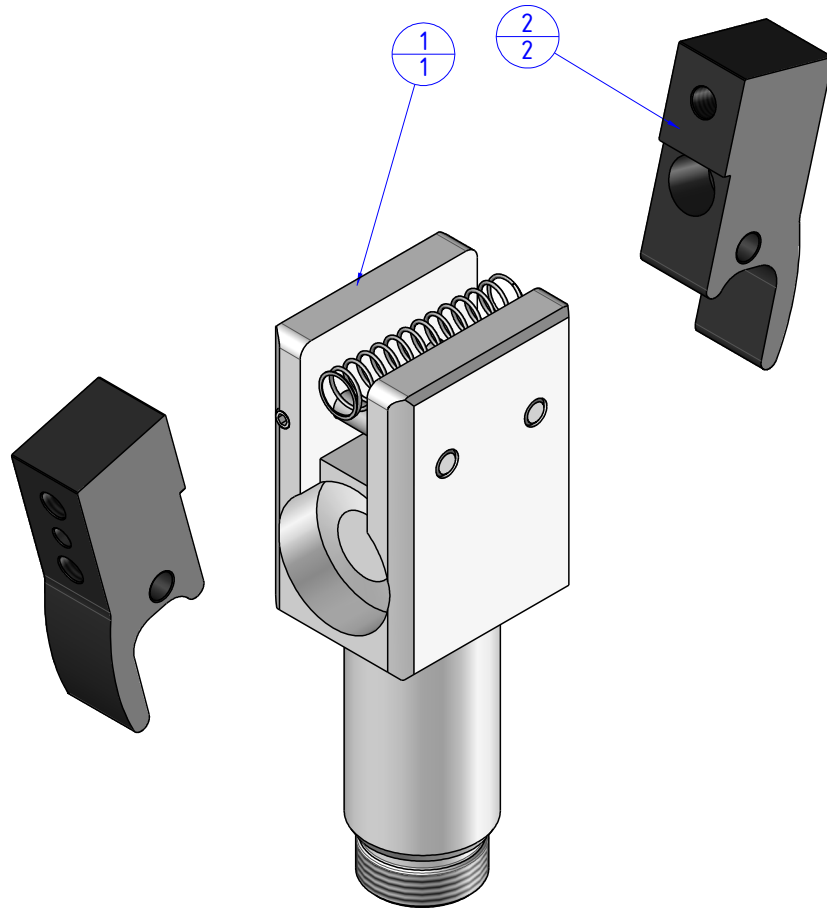

THE PROPERTY OF THE DRAWING IS ESTABLISHED BY LAW. IT IS FORBIDDEN TO PRODUCE OR SHOW IT TO THIRD PARTY, WITHOUT A WRITTEN AGREEMENT.

Item	Name	Q.ty
1	CA.GRZ.20.BODY	1
2	GRZ.20.A	2

Format A3

UNI 936-76

		DESIGNED FROM		REVIEW
		FPSERVICES		A
GENERAL TOLERANCE		DATE	WEIGHT	
UNI - ISO 2768		11/03/2019	0,114kg	
CLASSE f		CODE		
		CA.GRZ.20.A		CA.GRZ.20.A