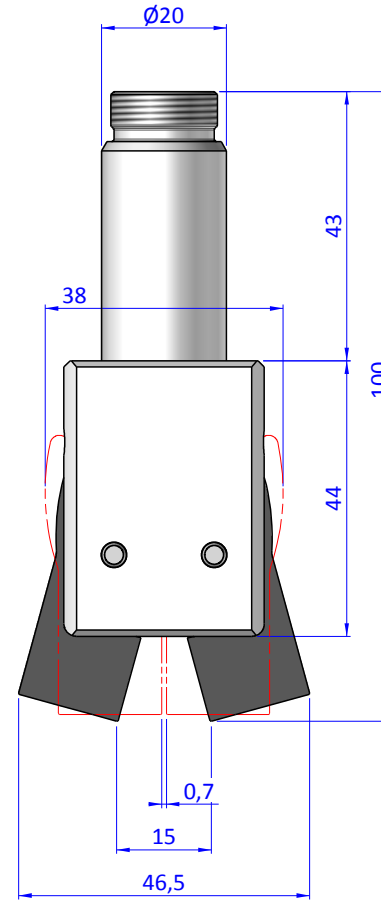

THE PROPERTY OF THE DRAWING IS ESTABLISHED BY LAW. IT IS FORBIDDEN TO PRODUCE OR SHOW IT TO THIRD PARTY, WITHOUT A WRITTEN AGREEMENT.

Item	Name	Q.ty
1	CA.GRZ.20.BODY	1
2	GRZ.20.A	2

Format A3

UNI 936-76

		DESIGNED FROM		REVIEW
		FPSERVICES		A
GENERAL TOLERANCE		DATE	WEIGHT	
UNI - ISO 2768		11/03/2019	0,114kg	
CLASSE f		CODE		
		CA.GRZ.20.A		CA.GRZ.20.A