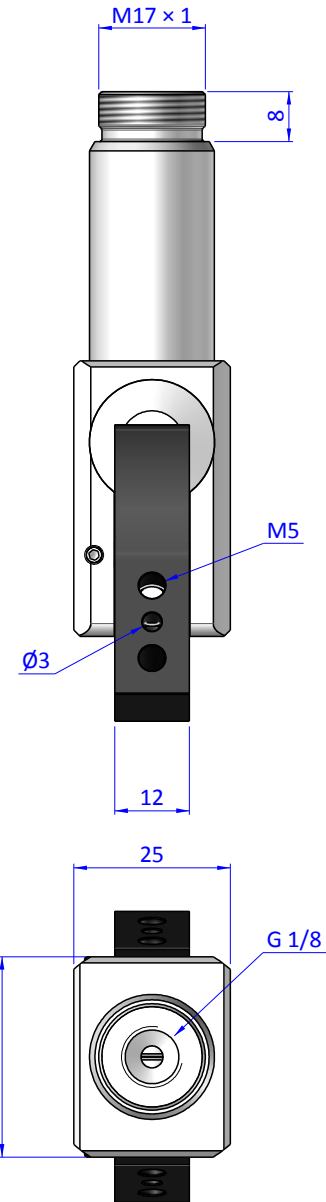

THE PROPERTY OF THE DRAWING IS ESTABLISHED BY LAW. IT IS FORBIDDEN TO PRODUCE OR SHOW IT TO THIRD PARTY, WITHOUT A WRITTEN AGREEMENT.

Item	Name	Q.ty
1	CA.GRZ.20.BODY	1
2	GRZ.20.A	2

Format A3

UNI 936-76

		DESIGNED FROM		REVIEW
		FPSERVICES		A
GENERAL TOLERANCE		DATE	WEIGHT	
UNI - ISO 2768		11/03/2019	0,114kg	
CLASSE f		CODE		
		CA.GRZ.20.A		CA.GRZ.20.A